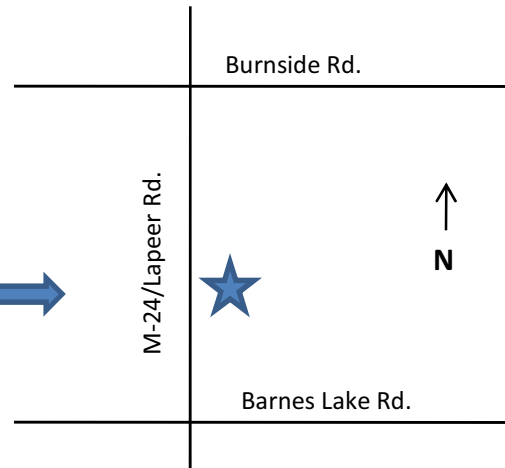

☐ **North Lapeer Recycling** 5728 N. Lapeer Rd.: East side of M-24 South of Burnside Rd.
Third Saturday of each month

Please flatten cardboard, metals and plastic if possible and remove all items from bags at drop-off

Need more information or want to volunteer? Call Deerfield Disposal at (810) 793-1636

**2009 Third Saturday
Recycling Collection Site**

To Be Held At:
Deerfield Disposal / North Lapeer Recycling
5728 North Lapeer Rd.
North Branch, Michigan

9 miles north of the City of Lapeer on M-24

Deerfield Disposal (810) 793-1636

For Clean-up, Construction, Roofing we offer
Roll-off Dumpsters 10 – 40 cubic yards
or

We also have a transfer station where you may bring trash
open Monday – Friday 8:00 a.m. to 4:30 p.m.
and select Saturdays 8:00 a.m. to 1:00 p.m.