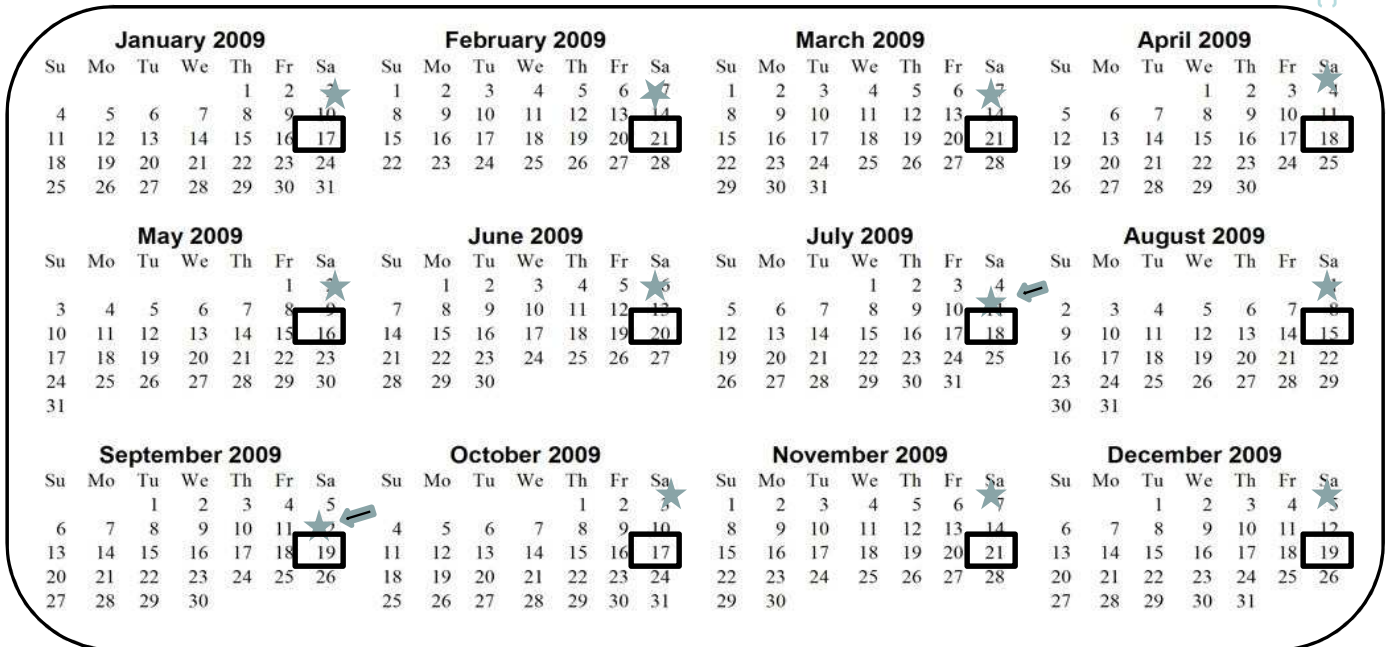

Lapeer Community Recycling Program 2009

Collected on Two Saturdays Each Month from 9:00 a.m. to Noon

★ **Lapeer Cinemas:** enter from Demille go around west side of the theater to the back lot
First Saturday of the month except in July & September which is Second Saturday due to holidays

☐ **North Lapeer Recycling** 5728 N. Lapeer Rd.: East side of M-24 South of Burnside Rd.
Third Saturday of each month

Please flatten cardboard, metals and plastic if possible and remove all items from bags at drop-off

Material	Accepted	Rejected
Newspaper	Dry Newspaper	NO Glossy inserts
Magazines, Catalogs & Glossy Inserts	Glossy Flyers, Magazines & Catalogs	NO Items in Plastic Wrappers NO Paperback Books
Junk Mail / Scrap Paper	Envelopes All Colored Paper Office Paper	NO Carbon Paper NO Paper Clips NO Plastic coverings
Corrugated Cardboard	Heavy Cardboard	NO Packing Peanuts NO Boxboard (cracker/cereal boxes)
Aluminum, Tin & Steel Cans	Clean Metal Food Cans Clean Foil Trays & Pans EMPTY Aerosol Cans	NO Foil Wrappers, Dirty Containers or Hazardous Products
Plastic	Clean Bottles & Jugs Number 1 or 2 Only	NO Caps, Lids, Plastic Bags NO Black Plastic Accepted
Clear Glass Bottles & Jars	Clear Glass Bottles and Jars Only	NO Window Glass, Frosted Glass, Colored Glass, Vases or Pyrex

Need more information or want to volunteer? Call Deerfield Disposal at (810) 793-1636