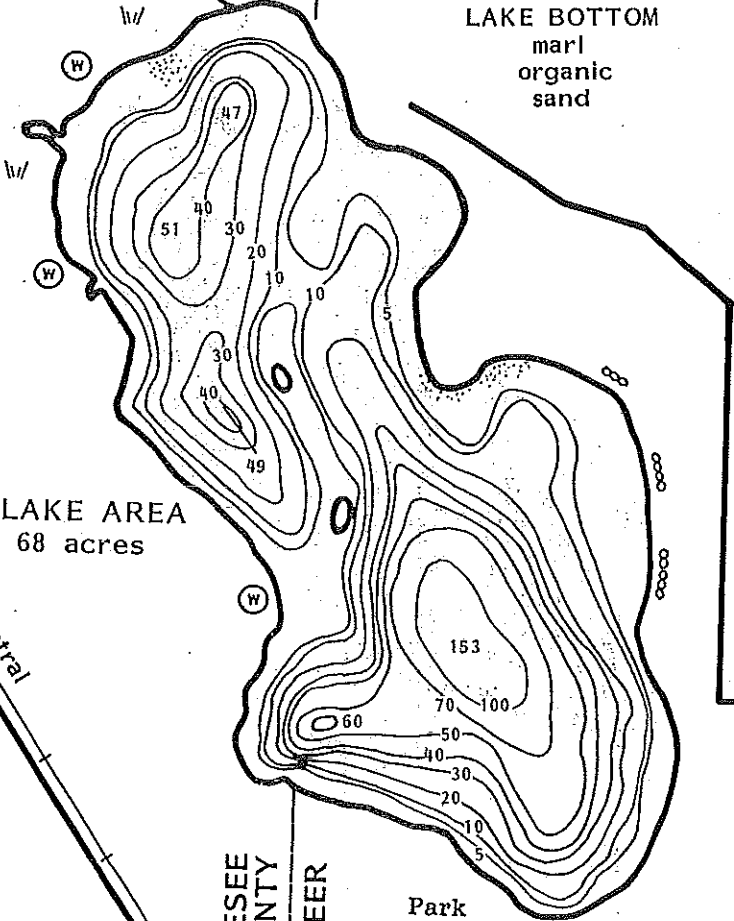

# POWDER HORN LAKE

TUSCOLA  
COUNTY  
|  
TUSCOLA  
COUNTY

LAKE AREA  
14 acres

GENESEE COUNTY  
Forest Township  
(See County Highway Map)

LAPEER COUNTY  
Marathon Township  
(See County Highway Map)

TUSCOLA COUNTY  
Millington Township

TUSCOLA  
COUNTY  
|  
GENESEE  
COUNTY

TYPE OF  
LAKE BOTTOM  
marl  
organic  
sand

LAKE AREA  
68 acres

Penn Central  
Willard  
Rd

GENESEE  
COUNTY  
|  
LAPEER

Genesee St Ave

Otter Lake Rd

## Otter Lake

### LAKE MAP SYMBOLS

- OUTLINE & CONTOURS
- Shoreline
- Contours
- SHORE FEATURES
- Improved road
- Marsh
- Wooded

4 39082 05367663  
E 39929550 2906