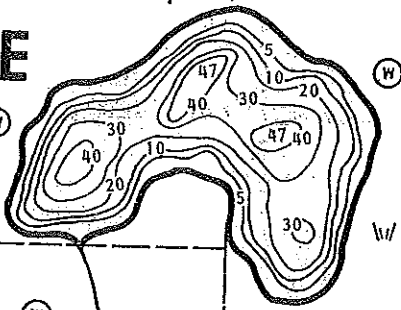

# POWDER HORN LAKE

TUSCOLA  
COUNTY  
|  
TUSCOLA  
COUNTY

LAKE AREA  
14 acres

GENESEE COUNTY  
Forest Township  
(See County Highway Map)

LAPEER COUNTY  
Marathon Township  
(See County Highway Map)

TUSCOLA COUNTY  
Millington Township

TUSCOLA  
COUNTY  
|  
GENESEE  
COUNTY

TYPE OF  
LAKE BOTTOM  
marl  
organic  
sand

LAKE AREA  
68 acres

Penn Central  
Willard  
Rd

GENESEE  
COUNTY  
|  
LAPEER

Genesee St Ave

Otter Lake Rd

### LAKE MAP SYMBOLS

- OUTLINE & CONTOURS
- Shoreline
- Contours
- SHORE FEATURES
- Improved road
- Marsh
- Wooded

4 39082 05367663  
E 39929550 2906